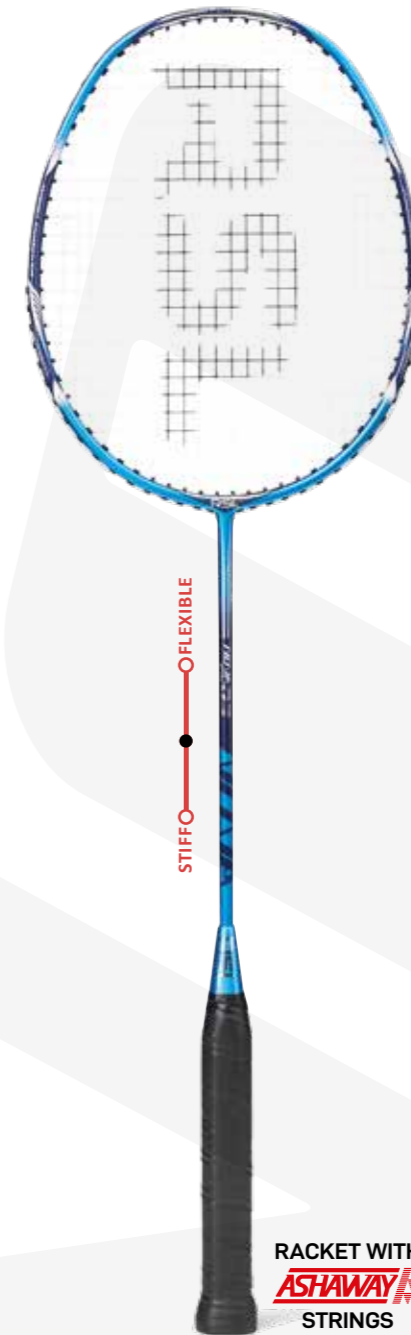

Flexibility Medium
Weight 5U
Balance 300 mm
Max tension 30 lbs **UVP 139,95 €**

RSL Nova 011/V3
Item No.: N011/V3

RSL Nova 09
Item No.: N09

RSL Nova 07
Item No.: N07

RSL Nova 05
Item No.: N05

RSL Nova 03
Item No.: N03