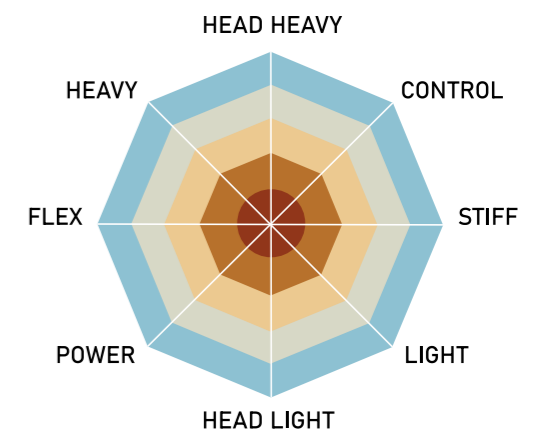

We've made it easy for you: