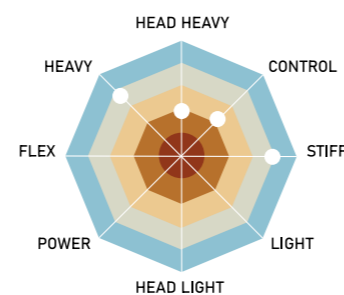

RSL Nova 07
Item No.: N07