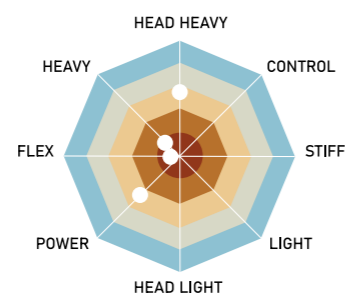

Accessories for Rackets