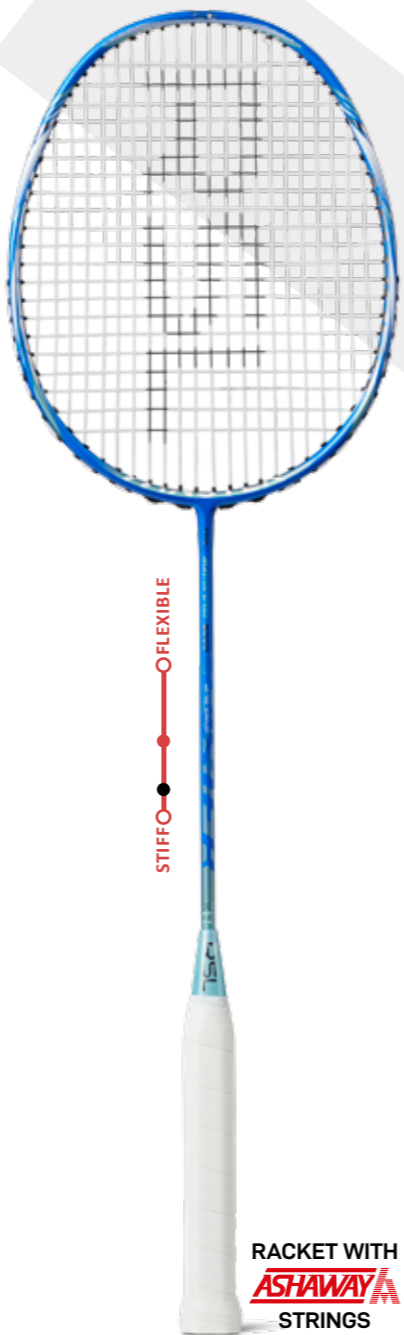

RSL Master Speed 9000
Item No.: MS9000

RACKET WITH
ASHAWAY
STRINGS

Flexibility Stiff
Weight 4U
Balance 292 mm
Max tension 30 lbs **UVP 199,95 €**

RSL Master Speed 8000
Item No.: MS8000

RACKET WITH
ASHAWAY
STRINGS