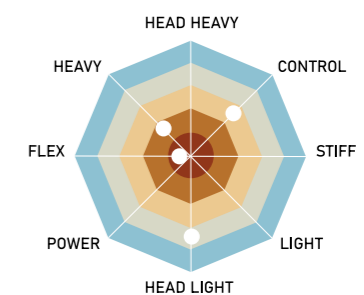

RACKET WITH
ASHAWAY
STRINGS