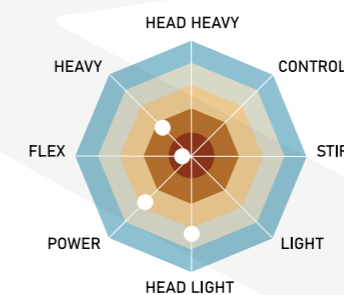

Accessories for Rackets