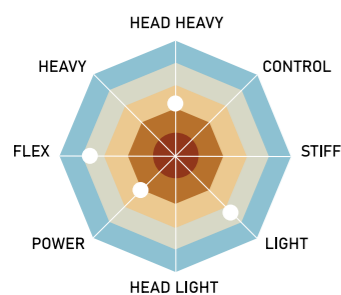

Accessories for Rackets