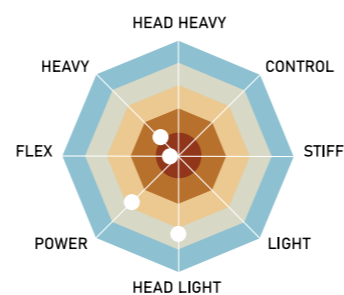

Accessories for Rackets