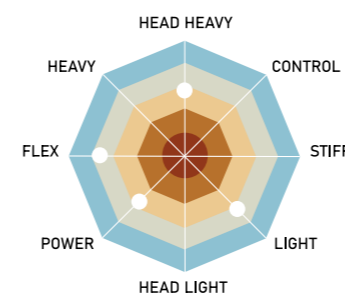

Flexibility Stiff
Weight 3U
Balance 300 mm
Max tension 30 lbs **UVP 189,95 €**

RSL Master Speed 7000
Item No.: MS7000

RACKET WITH
ASHAWAY
STRINGS

Flexibility Flexible
Weight 5U
Balance 305 mm
Max tension 30 lbs **UVP 149,95 €**