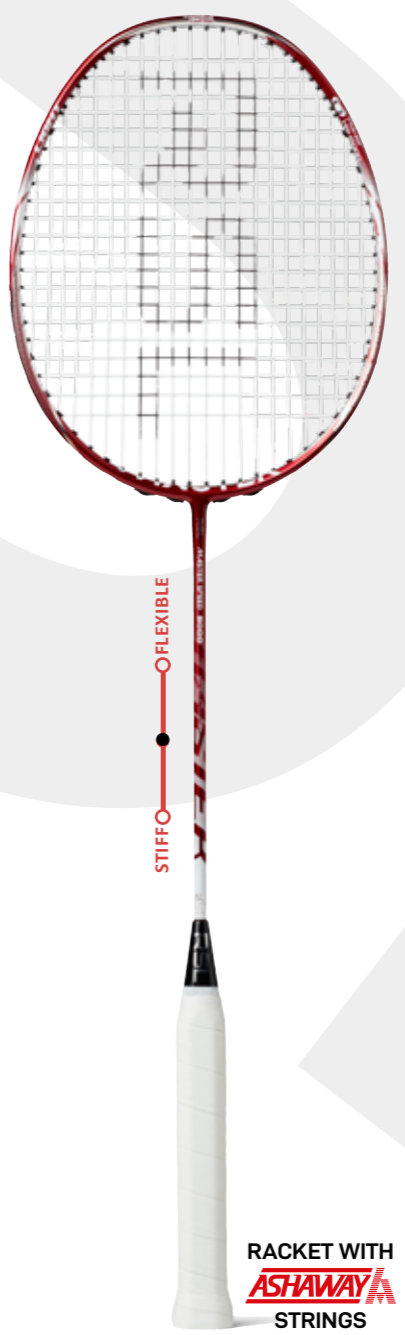

Flexibility Stiff
Weight 3U
Balance 300 mm
Max tension 30 lbs **UVP 189,95 €**

RSL Master Speed 7000
Item No.: MS7000

RACKET WITH
ASHAWAY
STRINGS

Flexibility Flexible
Weight 5U
Balance 305 mm
Max tension 30 lbs **UVP 149,95 €**

RSL Master Speed 5000
Item No.: MS5000

RACKET WITH
ASHAWAY
STRINGS

Flexibility Medium
Weight 6U
Balance 305 mm
Max tension 30 lbs **UVP 139,95 €**

RSL Master Speed Light
Item No.: MSLight

RACKET WITH
ASHAWAY
STRINGS