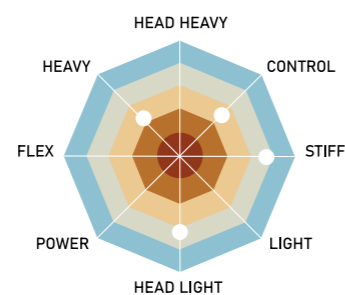

RSL Nova 09
Item No.: N09