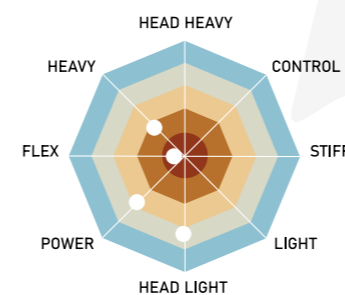

Accessories for Rackets