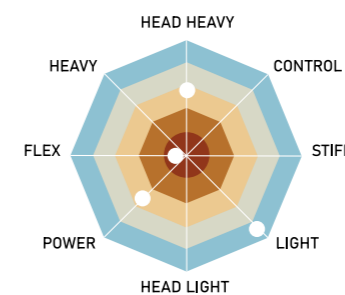

RSL Nova 03
Item No.: N03