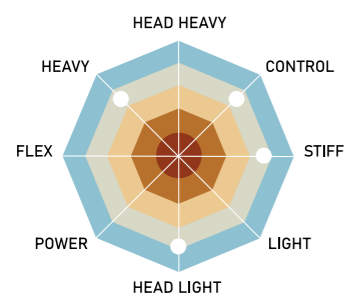

RACKET WITH
ASHAWAY
 STRINGS

#PASSIONFORACTION - RACKETS

#PASSIONFORACTION - RACKETS

RSL Master Speed 11000
Item No.: MS11000

RACKET WITH
ASHAWAY
STRINGS

Flexibility Stiff
Weight 3U
Balance 290 mm
Max tension 30 lbs **UVP 229,95 €**