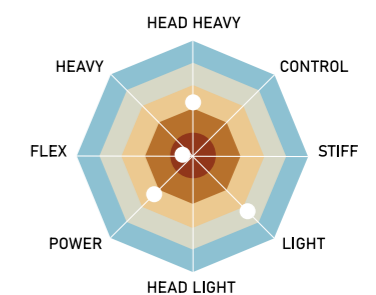

#PASSIONFORACTION - RACKETS

#PASSIONFORACTION - RACKETS

RACKET WITH
ASHAWAY
STRINGS

Flexibility Stiff
Weight 3U
Balance 290 mm
Max tension 30 lbs **UVP 229,95 €**

RACKET WITH
ASHAWAY
STRINGS

Flexibility Stiff
Weight 4U
Balance 292 mm
Max tension 30 lbs **UVP 199,95 €**

RACKET WITH
ASHAWAY
STRINGS

Flexibility Stiff
Weight 3U
Balance 300 mm
Max tension 30 lbs **UVP 189,95 €**

RACKET WITH
ASHAWAY
STRINGS

Flexibility Flexible
Weight 5U
Balance 305 mm
Max tension 30 lbs **UVP 149,95 €**

RACKET WITH
ASHAWAY
STRINGS

Flexibility Medium
Weight 6U
Balance 305 mm
Max tension 30 lbs **UVP 139,95 €**

RACKET WITH
ASHAWAY
STRINGS

Flexibility Medium
Weight 5U
Balance 300 mm
Max tension 30 lbs **UVP 139,95 €**