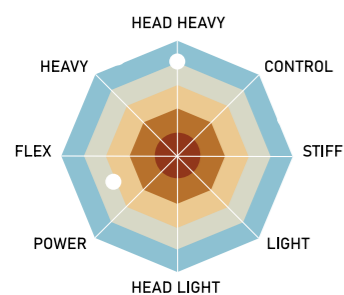

MS10000

This racket is for the ambitious tournament player, who wants to control the game in all aspects. The racket has a frame widening from 2 o'clock to 10 o'clock, and again in the bottom of the head around the T-joint to stabilize the head, and make the frame stronger.

RSL Master Speed 10000 is a bit head heavy, and has an extra stiff shaft to maximize control and feeling with the shuttle. If you have the right feeling and touch, this racket will help you to improve both control and power in your game.

The racket is made of the best material, with a 30 tons graphite in the head, and a 40 tons graphite in the shaft.

Master Speed 10000

Item No.: MS10000

Flexibility Extra Stiff
Weight 3U
Balance 300 mm
Max tension 30 lbs
UVP 209,95 €

RACKET WITH
ASHAWAY
STRINGS